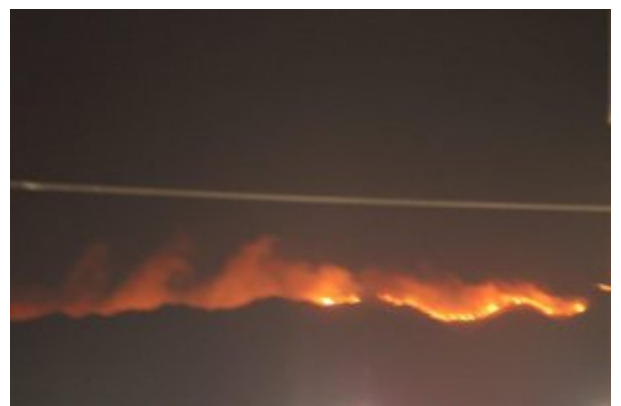

## [Antelope Island is Burning](#)

Last night my wife was sitting out behind our house and noticed an orange glow to the east. She went out to the front of the house and saw that there was a wildfire on Antelope Island. Reports vary saying that the fire affected between 300 and 7,000 acres.

I took a few pictures. Please note, that the fire was probably about ten miles from my house, and I took these at night, without my tripod, so there are motion artifacts in all of them. I used different settings on my camera to try to best capture the fire.